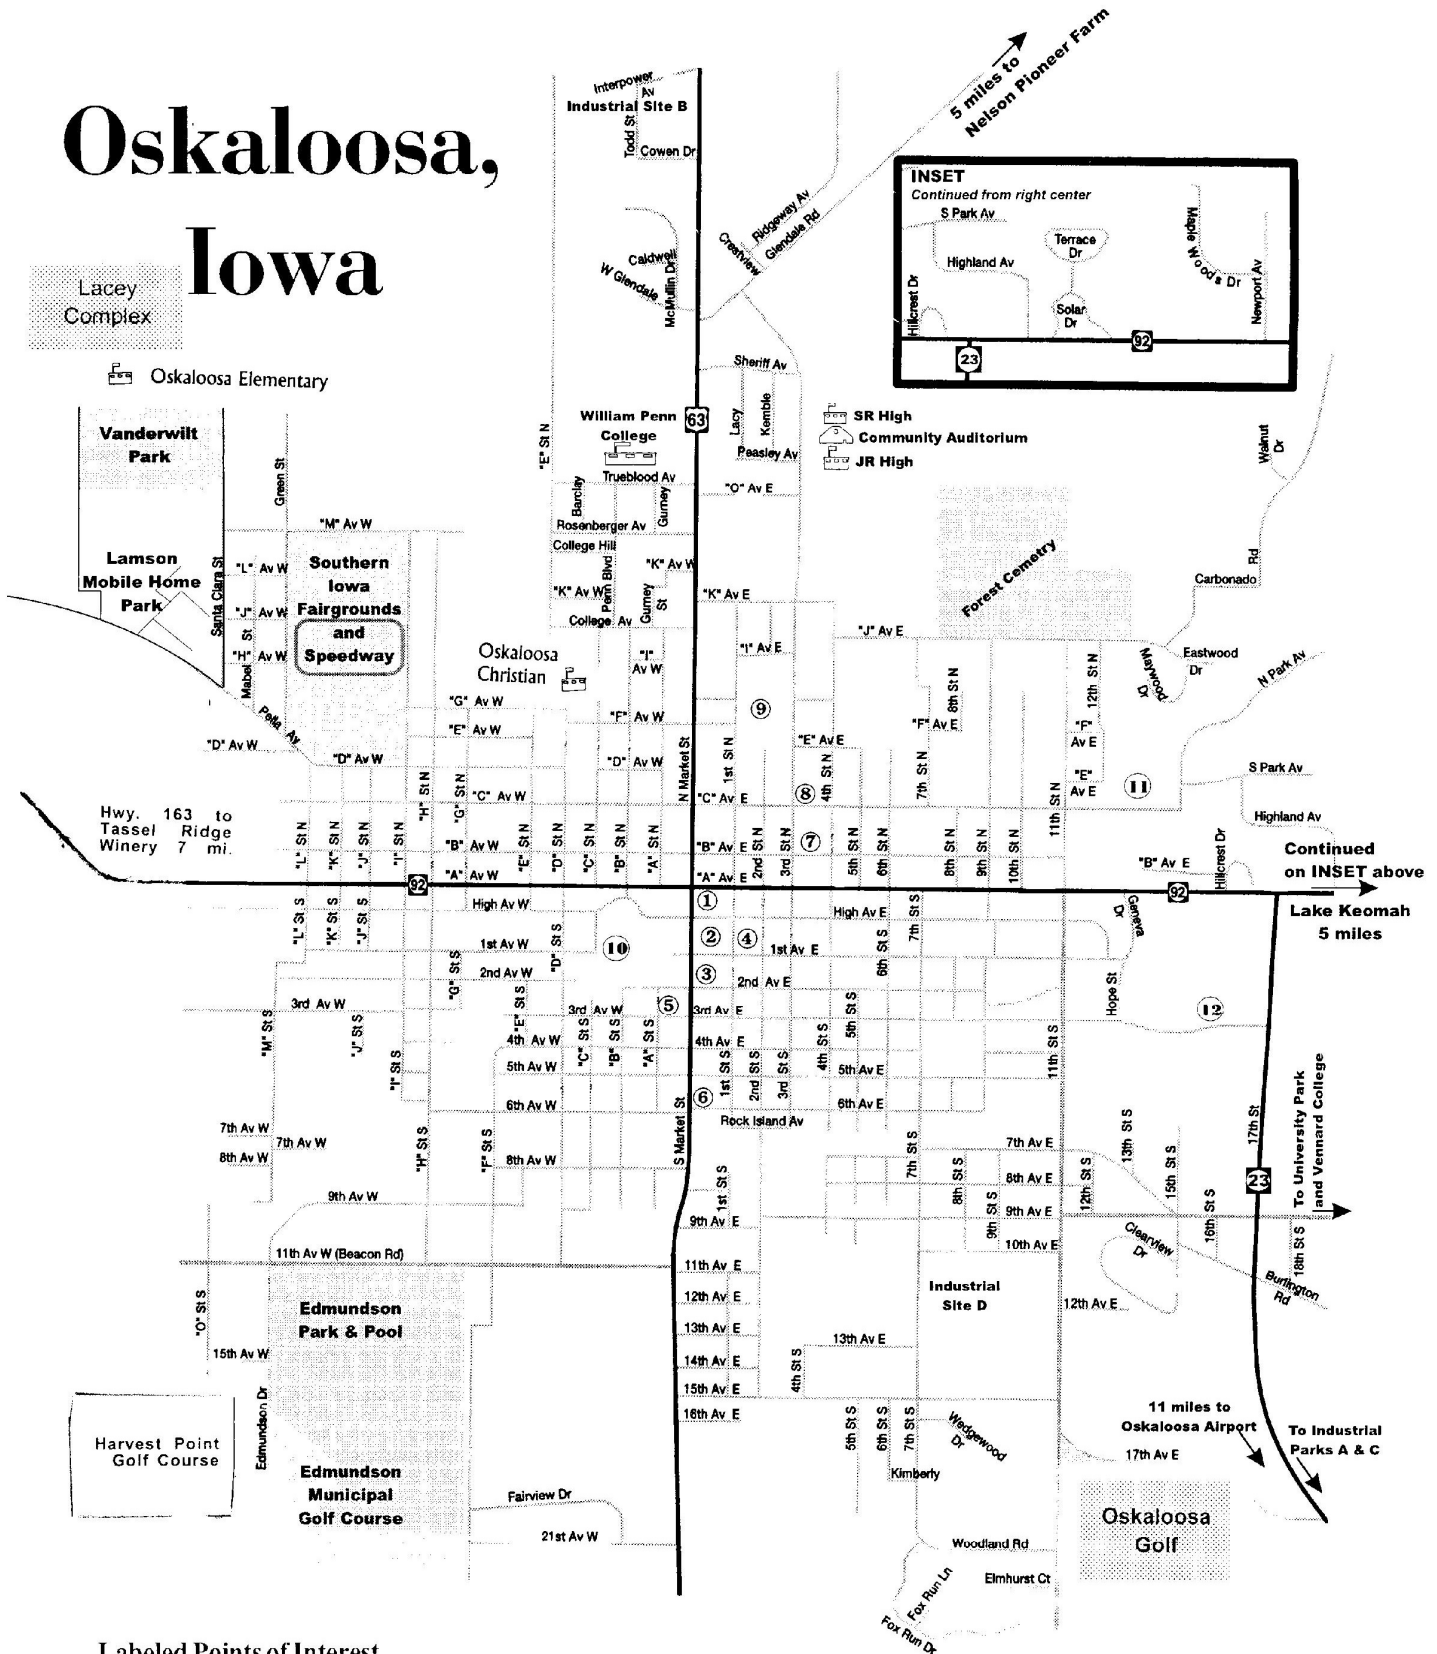

# Oskaloosa, Iowa

Lacey  
Complex

### Labeled Points of Interest

1. Oskaloosa Area Chamber & Development Group
2. City Square & Historic Bandstand
3. City Hall
4. Mahaska County Courthouse
5. Oskaloosa Public Library
6. Oskaloosa Post Office
7. Home of Fredrick Knight Logan
8. Y Community Center
9. Community Stadium
10. Penn Central Mall
11. Mahaska Community Hospital
12. Heartland Center

### Labeled Points of Interest

- Lacey Complex (NW)
- Southern Iowa Fairgrounds (NW)
- William Penn University (NW)
- George Daily Community Auditorium (NE)
- Forest Cemetery (NE)
- Oskaloosa Golf (SE)
- Edmundson Park & Pool (SW)
- Edmundson Municipal Golf Course (SW)
- Harvest Point Golf Course (SW)

*Not all roads may be shown or named on map.*